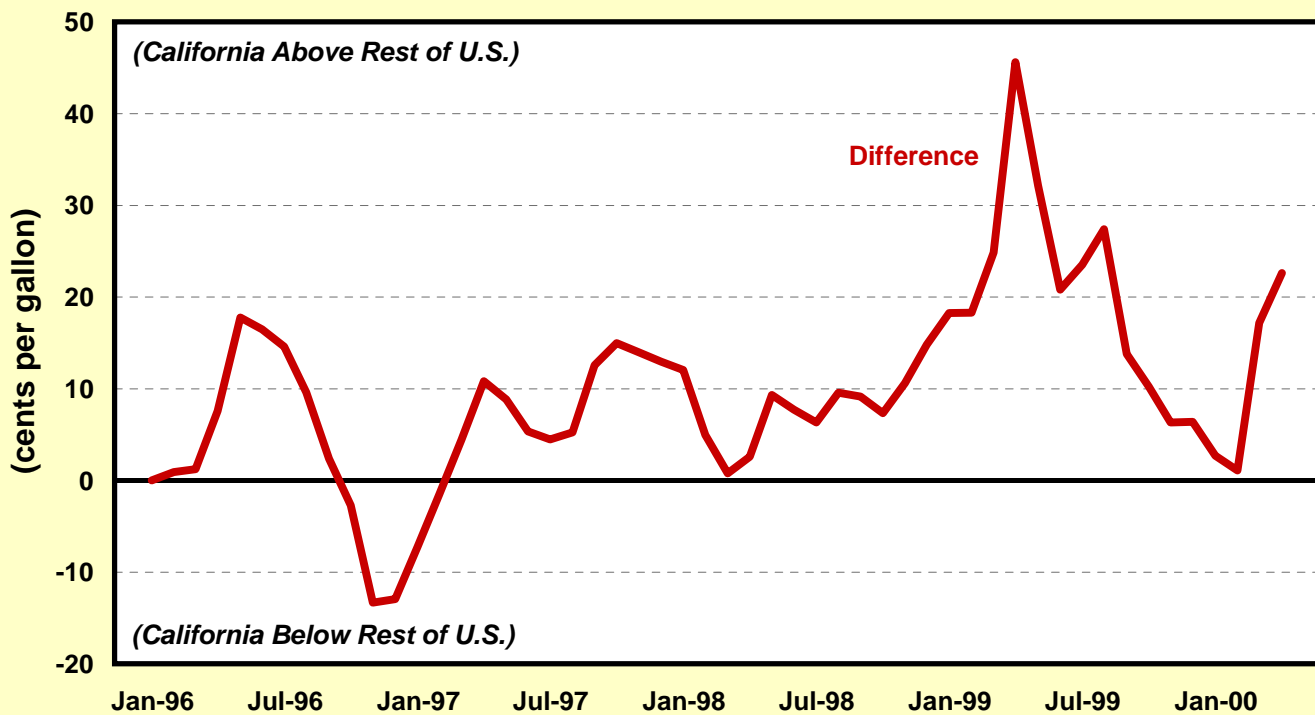

Monthly Average Retail Regular Grade Gasoline Prices California vs. Rest of U.S. January 1996 - April 2000

Note: All figures include taxes on a California basis.

Source: 1996-1998 data from EIA PMM; 1999-2000 data from CEC, EIA 878-Motor Gasoline Price Survey.