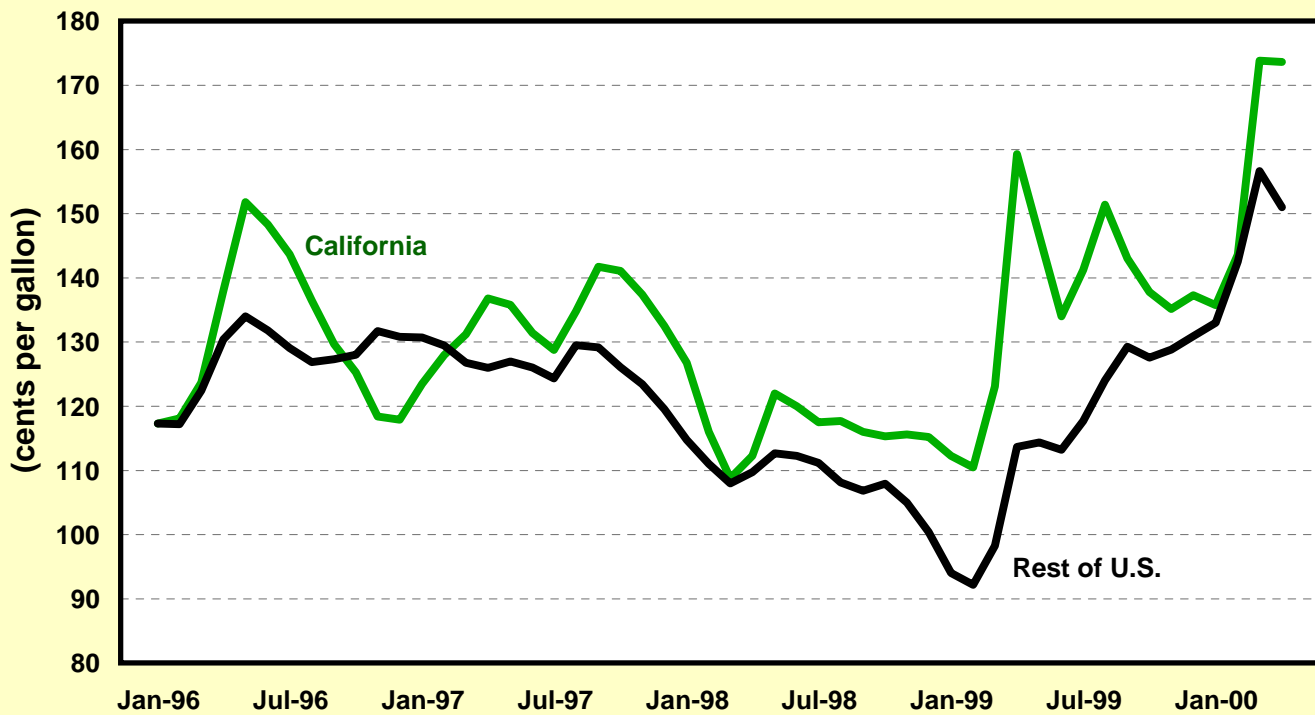

Monthly Average Retail Regular Grade Gasoline Prices California vs. Rest of U.S. January 1996 - April 2000

Note: All figures include taxes on a California basis.

Source: 1996-1998 data from EIA PMM; 1999-2000 data from CEC, EIA 878-Motor Gasoline Price Survey.